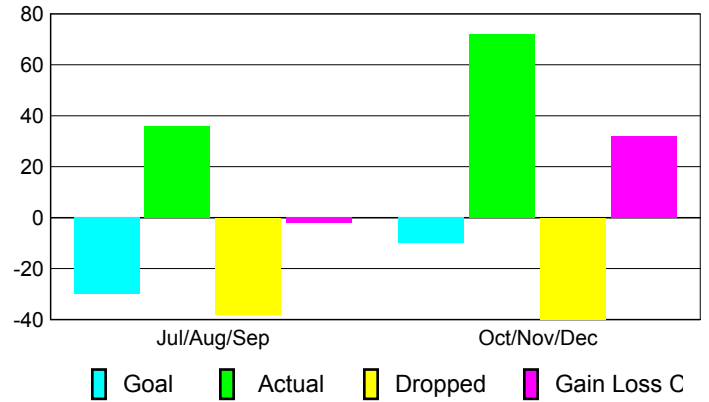

Membership Results 2010-2011

Goal, New, Dropped, Gain/Loss