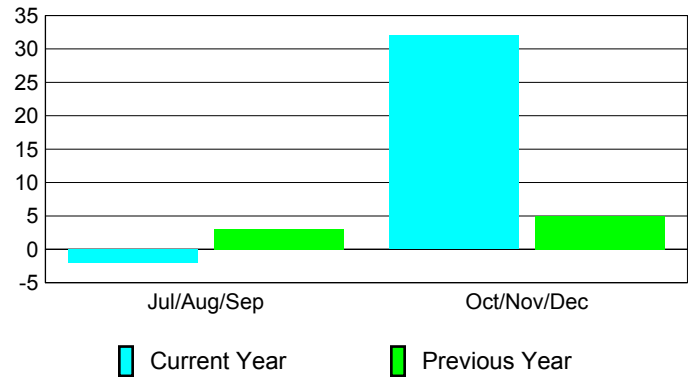

Membership Results
2010-2011

Membership
2009-2010

Month	Net Memb Goal	Actual New Memb	Actual Dropped Memb	Gain/Loss of Memb	Gain/Loss of Memb
Jul/Aug/Sep	-30	36	-38	-2	3
Oct/Nov/Dec	-10	72	-40	32	5
Totals	-40	108	-78	30	8

Membership Results 2010-2011

Goal, New, Dropped, Gain/Loss

Comparison of Membership Gain/Loss

Current Year Compared to the Previous Year

Gender Comparison 2010-2011

■ Male

■ Female